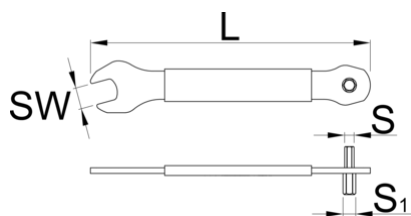

# 3 in 1 Pedal wrench

1620/2P

## Atributi proizvoda

- Open end 15 mm, hex 8 mm & hex 6 mm
- Made from laser cut tool steel.
- Heat-treated for strength and durability.
- Plastic dipped handle for comfort.
- Small and light weight, perfect for use at home or on the go.

200

160

\* Slike proizvoda su simbolične. Sve dimenzije su u mm, masa je u g.