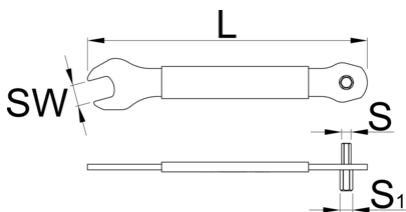

# 3 in 1 Pedal wrench

1620/2P

## Atributi proizvoda

- Open end 15 mm, hex 8 mm & hex 6 mm
- Made from laser cut tool steel.
- Heat-treated for strength and durability.
- Plastic dipped handle for comfort.
- Small and light weight, perfect for use at home or on the go.

629470

160

\* Slike proizvoda su simbolične. Sve dimenzije su u mm, masa je u g.

Upotreba (pictures)

Photo (pictures)