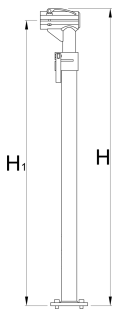

Frame for single clamp pro repair stand, without clamp and plate

1693.5B

	$H\uparrow$	$H\downarrow$	H1 max	H1 min	
623248	1599	974	1560	935	5700

* Images of products are symbolic. All dimensions are in mm, and weight is in grams. All listed dimensions may vary in tolerance.