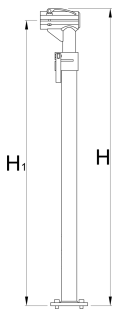

# Frame for single clamp pro repair stand, without clamp and plate

1693.5B

	$H\uparrow$	$H\downarrow$	H1 max	H1 min	
623248	1599	974	1560	935	5700

\* Images of products are symbolic. All dimensions are in mm, and weight is in grams. All listed dimensions may vary in tolerance.