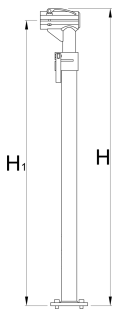

# Frame for single clamp pro repair stand, without clamp and plate

1693.5B

	$H\uparrow$	$H\downarrow$	H1 max	H1 min	
623248	1599	974	1560	935	5700

\* Images of products are symbolic. All dimensions are in mm, and weight in grams. All listed dimensions may vary in tolerance.