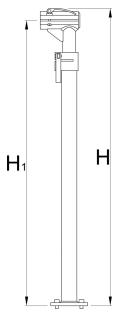

Frame for single clamp pro repair stand, without clamp and plate

1693.5B

	$H\uparrow$	$H\downarrow$	H1 max	H1 min	
623248	1599	974	1560	935	5700

* Images of products are symbolic. All dimensions are in mm, and weight in grams. All listed dimensions may vary in tolerance.