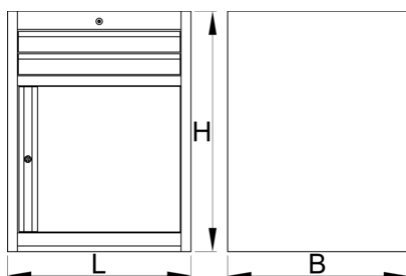

宽工具箱 - 2 抽屉和门

990WDD2-BLACK

配置文件

产品属性

- 材料:金属板材
- 锁紧装置
- lock with key included also foam keyring
- 滚珠轴承滑轨抽屉
- 合成材料制成的衬垫有助于抽屉和工具防损防震
- 环保无铅镉涂层
- 2 个抽屉尺寸为 564x570x70mm

- 带门
- 基础规格：L663×W650×H870mm
- 抽屉总容量：45升
- 抽屉内SOS工具托盘的用途
- 每个抽屉的最大承重：60kg

629433

663

650

870

44000

* Images of products are symbolic. All dimensions are in mm, and weight in grams. All listed dimensions may vary in tolerance.

Accessories

宽抽屉隔板