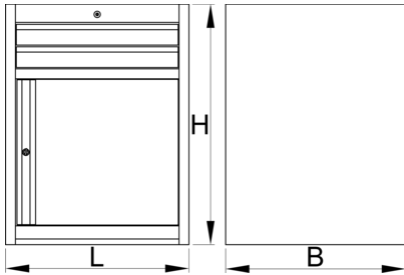

宽工具箱 - 2 抽屉和门

990WDD2-BLACK

配置文件

产品属性

- 材料:金属板材
- 锁紧装置
- lock with key included also foam keyring
- 滚珠轴承滑轨抽屉
- 合成材料制成的衬垫有助于抽屉和工具防损防震
- 环保无铅镉涂层
- 2 个抽屉尺寸为 564x570x70mm

- 带门
- 基础规格：L663×W650×H870mm
- 抽屉总容量：45升
- 抽屉内SOS工具托盘的用途
- 每个抽屉的最大承重：60kg

	L	B	H	
629433	663	650	870	44000

* Images of products are symbolic. All dimensions are in mm, and weight is in grams. All listed dimensions may vary in tolerance.

Accessories

宽抽屉隔板

Wide tool chest underbase