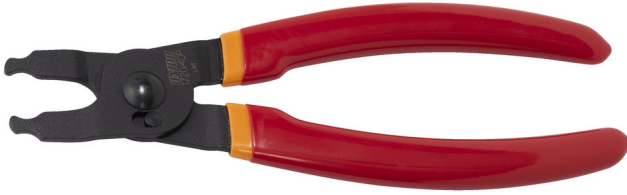

# Master Link pliers

1720/4DP

## Product features

- Master link pliers are designed for installation and removal of the chain master links on most 6 – 13 speed derailleur chains, including Sram flat top chains.
- Laser cut and heat treated.
- Features dual-function jaws capable of both opening and closing master links.
- Compatible with 6 – 13 speed derailleur chains, including Sram flat top chains.
- Equipped with double-dipped handles for enhanced comfort.
- malzeme: krom vanadyum
- yüzey bitirme: ISO 1456:2009 standardına göre krom kaplamalı

629366

L

160

B

56

B1

13.5

B2