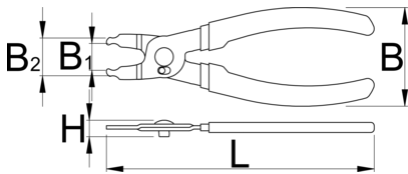

## Product features

- Master link pliers are designed for installation and removal of the chain master links on most 6 – 13 speed derailleur chains, including Sram flat top chains.
- Laser cut and heat treated.
- Features dual-function jaws capable of both opening and closing master links.
- Compatible with 6 – 13 speed derailleur chains, including Sram flat top chains.
- Equipped with double-dipped handles for enhanced comfort.
- malzeme: krom vanadyum
- yüzey bitirme: ISO 1456:2009 standardına göre krom kaplamalı

34

H

21

74

\* Ürünlerin resimleri semboliktir. Bütün boyutlar mm ve ağırlık gram cinsindedir.