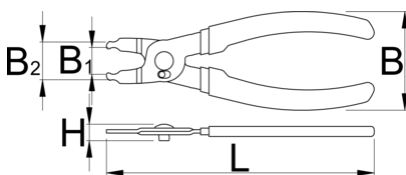

Master Link pliers

1720/4DP

Caracteristicile produsului

- Master link pliers are designed for installation and removal of the chain master links on most 6 – 13 speed derailleur chains, including Sram flat top chains.
- Laser cut and heat treated.
- Features dual-function jaws capable of both opening and closing master links.
- Compatible with 6 – 13 speed derailleur chains, including Sram flat top chains.
- Equipped with double-dipped handles for enhanced comfort.
- material:crome vanadium
- suprafata:cromata in concordanta cu standardul ISO 1456:2009

	L	B	B1	B2	H	
629366	160	56	13.5	34	21	74

* Imaginea produsului este simbolica. Toate dimensiunile sunt exprimate în mm, greutatea în grame.

0 (pictures)