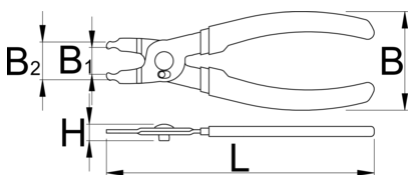

Master Link pliers

1720/4DP

Caracteristicile produsului

- Master link pliers are designed for installation and removal of the chain master links on most 6 – 13 speed derailleur chains, including Sram flat top chains.
- Laser cut and heat treated.
- Features dual-function jaws capable of both opening and closing master links.
- Compatible with 6 – 13 speed derailleur chains, including Sram flat top chains.
- Equipped with double-dipped handles for enhanced comfort.
- material:crome vanadium
- suprafata:cromata in concordanta cu standardul ISO 1456:2009

629366	L	B	B1	B2	H	74
629366	160	56	13.5	34	21	74

* Imaginea produsului este simbolica. Toate dimensiunile sunt exprimate în mm, greutatea în grame.

0 (pictures)