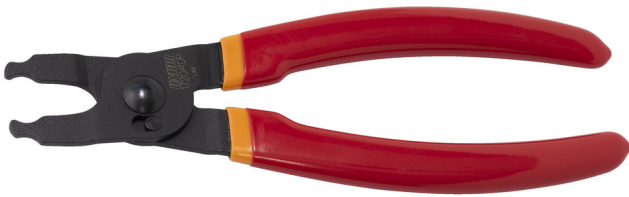

Master Link pliers

1720/4DP

Atributi proizvoda

- Master link pliers are designed for installation and removal of the chain master links on most 6 – 13 speed derailleur chains, including Sram flat top chains.
- Laser cut and heat treated.
- Features dual-function jaws capable of both opening and closing master links.
- Compatible with 6 – 13 speed derailleur chains, including Sram flat top chains.
- Equipped with double-dipped handles for enhanced comfort.
- materijal: Premium Flex Plus krom-vanadij
- kromirani (ISO 1456:2009)

L

B

B1

B2

H

629366

160

56