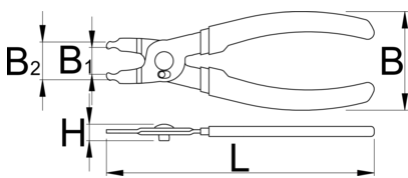

Master Link pliers

1720/4DP

Atributi proizvoda

- Master link pliers are designed for installation and removal of the chain master links on most 6 – 13 speed derailleur chains, including Sram flat top chains.
- Laser cut and heat treated.
- Features dual-function jaws capable of both opening and closing master links.
- Compatible with 6 – 13 speed derailleur chains, including Sram flat top chains.
- Equipped with double-dipped handles for enhanced comfort.
- materijal: Premium Flex Plus krom-vanadij
- kromirani (ISO 1456:2009)

13.5

34

21

74

* Slike proizvoda su simbolične. Sve dimenzije su u mm, masa je u g.

upotreba (pictures)