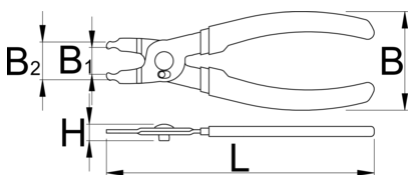

## Description produit

- Master link pliers are designed for installation and removal of the chain master links on most 6 – 13 speed derailleur chains, including Sram flat top chains.
- Laser cut and heat treated.
- Features dual-function jaws capable of both opening and closing master links.
- Compatible with 6 – 13 speed derailleur chains, including Sram flat top chains.
- Equipped with double-dipped handles for enhanced comfort.
- matière : acier au carbone Premium Flex
- Finition : chromée selon la norme ISO 1456:2009

| 629366 | L   | B  | B1   | B2 | H  | 74 |
|--------|-----|----|------|----|----|----|
| 629366 | 160 | 56 | 13.5 | 34 | 21 | 74 |

\* Les images des produits ne sont pas contractuelles. Toutes les dimensions sont en mm, les poids en grammes.