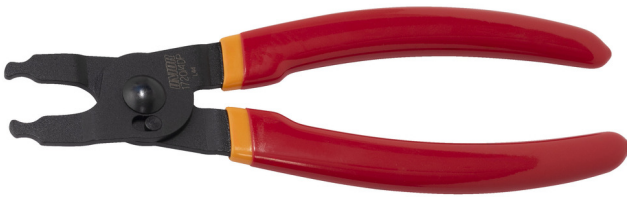

# Master Link pliers

1720/4DP

## Description produit

- Master link pliers are designed for installation and removal of the chain master links on most 6 – 13 speed derailleur chains, including Sram flat top chains.
- Laser cut and heat treated.
- Features dual-function jaws capable of both opening and closing master links.
- Compatible with 6 – 13 speed derailleur chains, including Sram flat top chains.
- Equipped with double-dipped handles for enhanced comfort.
- matière : acier au carbone Premium Flex
- Finition : chromée selon la norme ISO 1456:2009