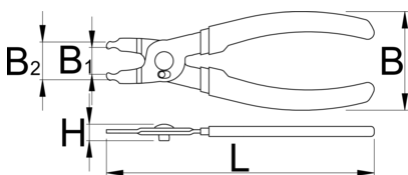

## Description produit

- Master link pliers are designed for installation and removal of the chain master links on most 6 – 13 speed derailleur chains, including Sram flat top chains.
- Laser cut and heat treated.
- Features dual-function jaws capable of both opening and closing master links.
- Compatible with 6 – 13 speed derailleur chains, including Sram flat top chains.
- Equipped with double-dipped handles for enhanced comfort.
- matière : acier au carbone Premium Flex
- Finition : chromée selon la norme ISO 1456:2009

	L	B	B1	B2	H	
629366	160	56	13.5	34	21	74

\* Les images des produits ne sont pas contractuelles. Toutes les dimensions sont en mm, les poids en grammes.