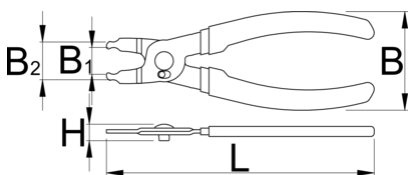

## Description produit

- Master link pliers are designed for installation and removal of the chain master links on most 6 – 13 speed derailleur chains, including Sram flat top chains.
- Laser cut and heat treated.
- Features dual-function jaws capable of both opening and closing master links.
- Compatible with 6 – 13 speed derailleur chains, including Sram flat top chains.
- Equipped with double-dipped handles for enhanced comfort.
- matière : acier au carbone Premium Flex
- Finition : chromée selon la norme ISO 1456:2009

Barcode	L	B	B1	B2	H	Weight
629366	160	56	13.5	34	21	74

\* Les images des produits ne sont pas contractuelles. Toutes les dimensions sont en mm, les poids en grammes.