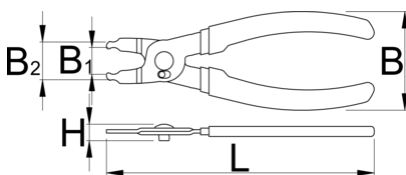

Kliješta za spojnice lanca "master link"

1720/4DP

Atributi proizvoda

- Master link pliers are designed for installation and removal of the chain master links on most 6 – 13 speed derailleur chains, including Sram flat top chains.
- Laser cut and heat treated.
- Features dual-function jaws capable of both opening and closing master links.
- Compatible with 6 – 13 speed derailleur chains, including Sram flat top chains.
- Equipped with double-dipped handles for enhanced comfort.
- materijal: Premium krom-vanadij
- kromirani (ISO 1456:2009)

629366

L

160

B

56

B1

13.5

B2

34

H

21

74

* Slike proizvoda su simbolične. Sve dimenzije su u mm, masa je u g.

Upotreba (pictures)