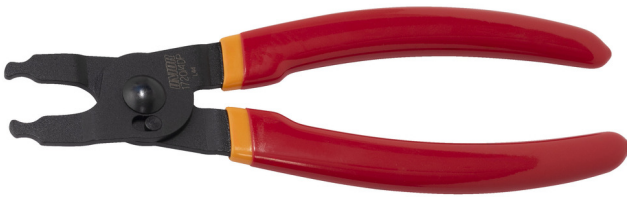

# Master Link pliers

1720/4DP

## Product features

- Master link pliers are designed for installation and removal of the chain master links on most 6 – 13 speed derailleur chains, including Sram flat top chains.
- Laser cut and heat treated.
- Features dual-function jaws capable of both opening and closing master links.
- Compatible with 6 – 13 speed derailleur chains, including Sram flat top chains.
- Equipped with double-dipped handles for enhanced comfort.
- Materiali: krom vanadium
- përfundojë sipërfaqe: krom kromuar sipas ISO 1456:2009