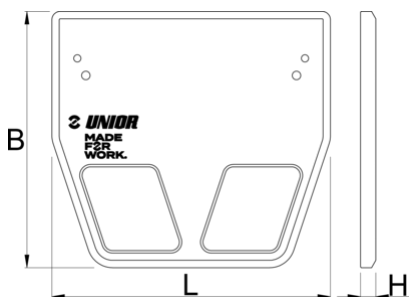

Pro Truing Stand Wooden Base

1689.9

Profili

Atributi proizvoda

- Kompatibilno s V1 (623059) i V2 (629297) stalcima za centriranje kotača
- Prevents scratching your wood or stainless-steel bench top
- Beech plywood with rounded edges
- Pre-drilled holes for truing stand mounting, mounting bolts included
- Two handy trays for storage of items such as spoke wrenches
- Unior Made For Work logo burned into wood

* Slike proizvoda su simbolične. Sve dimenzije su u mm, masa je u g.

upotreba (pictures)

Photo (pictures)