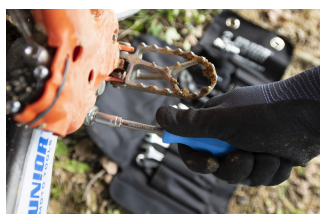

Denumirea Produsului	SKU	Articol	Dimensiuni	Cantitate
Cheie fixa dubla		110/1	8 x 10, 12 x 13, 14 x 17	3
Chei combinate, varianta scurta		125/1	8, 10	2
Capete chei tubulare cu hexagon exterior 1/4"		187/2HX	4, 5, 6	3
capete chei tubulare cu cap profil TX exterior 1/4"		187/2TX	TX 20, TX 30, TX 40	3
capete chei tubulare cu cap surubelnita exterior 1/4"		187/2SL	0.8 x 4, 1,0 x 5,5	2
Capete chei tubulare cu cap profil PH exterior 1/4"		187/2PH	PH 1, PH 2	2
Capat cheie tubulara 1/4"		188/2 6p	6, 8, 10, 12, 13, 14	6
Antrenor cu parghie glisanta 1/4"		188.3/2	1/4"	1
Prelungitor 1/4"		188.4/2	1/4"x100	1
Surubelnita cu patrat de 1/4"		188.8	1/4"	1
Clesti pentru instalatii		447/4PHPP	240	1
Clesti pentru plasa de sarma		531/4P	190	1

* Imaginea produsului este simbolica.Toate dimensiunile sunt exprimate în mm,greutatea în grame.

0 (pictures)

Photo (pictures)