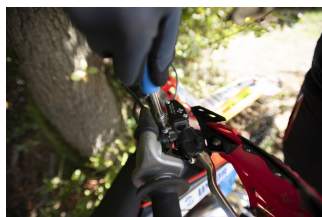

Naziv proizvoda	SKU	Članak	Standardi	Količina
Ključ viljuškasto-okasti kratki		125/1	8, 10	2
Ključ nasadni imbus, prihvat 1/4"		187/2HX	4, 5, 6	3
Ključ nasadni TX, prihvat 1/4"		187/2TX	TX 20, TX 30, TX 40	3
Ključ nasadni plosnati, prihvat 1/4"		187/2SL	0.8 x 4, 1,0 x 5,5	2
Ključ nasadni, križni, PH, prihvat 1/4"		187/2PH	PH 1, PH 2	2
Ključ nasadni, prihvat 1/4" 6-kutni		188/2 6p	6, 8, 10, 12, 13, 14	6
T-ručka, prihvat 1/4"		188.3/2	1/4"	1
Produžetak, prihvat 1/4"		188.4/2	1/4"x100	1
Odvijač s nastavkom 1/4"		188.8	1/4"	1
Kliješta univerzalna s gumbom		447/4PHPP	240	1
Kliješta armiračka		531/4P	190	1

* Slike proizvoda su simbolične. Sve dimenzije su u mm, masa je u g.

upotreba (pictures)

Photo (pictures)