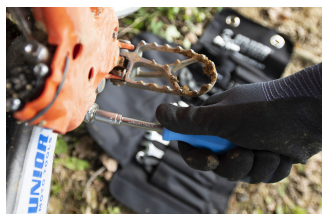

Naziv proizvoda	SKU	Članak	Standardi	Količina
Ključ viljuškasto-okasti kratki		125/1	8, 10	2
Ključ nasadni imbus, prihvat 1/4"		187/2HX	4, 5, 6	3
Ključ nasadni TX, prihvat 1/4"		187/2TX	TX 20, TX 30, TX 40	3
Ključ nasadni plosnati, prihvat 1/4"		187/2SL	0.8 x 4, 1,0 x 5,5	2
Ključ nasadni, križni, PH, prihvat 1/4"		187/2PH	PH 1, PH 2	2
Ključ nasadni, prihvat 1/4" 6-kutni		188/2 6p	6, 8, 10, 12, 13, 14	6
T-ručka, prihvat 1/4"		188.3/2	1/4"	1
Produžetak, prihvat 1/4"		188.4/2	1/4"x100	1
Odvijač s nastavkom 1/4"		188.8	1/4"	1
Kliješta univerzalna s gumbom		447/4PHPP	240	1
Kliješta armiračka		531/4P	190	1

* Slike proizvoda su simbolične. Sve dimenzije su u mm, masa je u g.

upotreba (pictures)

Photo (pictures)