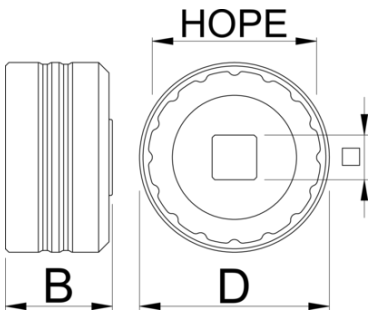

Bottom bracket socket HOPE

1671.HP

Product features

- 1/2" square drive makes it easy to use with torque wrenches, ratchets and fixed handles such as our Pro Socket Handle.

629359

D

55

B

31

1/2"

127

Usage (pictures)