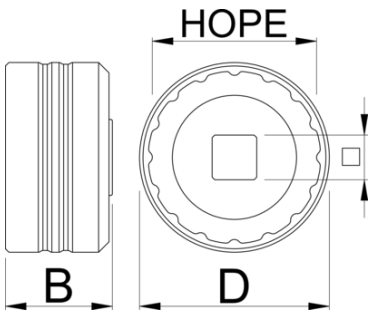

# Bottom bracket socket HOPE

1671.HP

## Product features

- 1/2" square drive makes it easy to use with torque wrenches, ratchets and fixed handles such as our Pro Socket Handle.

629359

D

55

B

31

1/2"