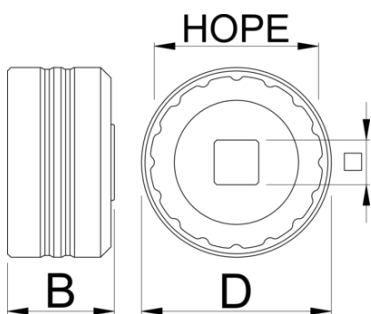

Bottom bracket socket HOPE

1671.HP

Caracteristicile produsului

- 1/2" square drive makes it easy to use with torque wrenches, ratchets and fixed handles such as our Pro Socket Handle.

629359

D

55

B

31

1/2"

127

0 (pictures)