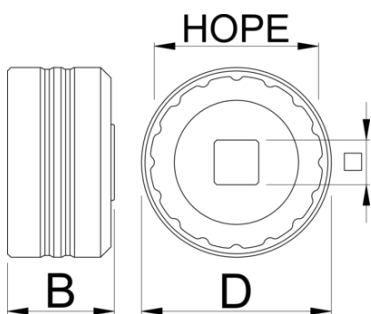

# Bottom bracket socket HOPE

1671.HP

## Caracteristicile produsului

- 1/2" square drive makes it easy to use with torque wrenches, ratchets and fixed handles such as our Pro Socket Handle.

629359

D

55

B

31

1/2"