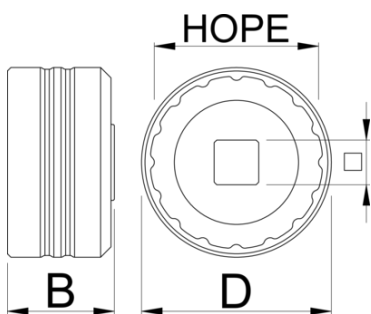

# Bottom bracket socket HOPE

1671.HP

## 제품 특징

- 1/2" square drive makes it easy to use with torque wrenches, ratchets and fixed handles such as our Pro Socket Handle.

629359

D

55

B

31

1/2"

127

\* Images of products are symbolic. All dimensions are in mm, and weight is in grams. All listed dimensions may vary in tolerance.