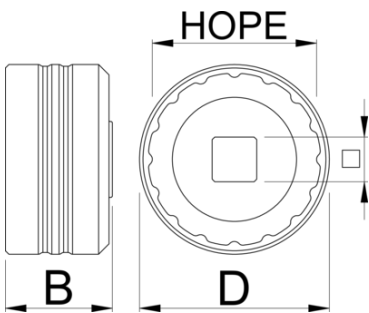

Bottom bracket socket HOPE

1671.HP

제품 특징

- 1/2" square drive makes it easy to use with torque wrenches, ratchets and fixed handles such as our Pro Socket Handle.

629359

D

55

B

31

1/2"

127

* Images of products are symbolic. All dimensions are in mm, and weight in grams. All listed dimensions may vary in tolerance.

사용법 (사진)