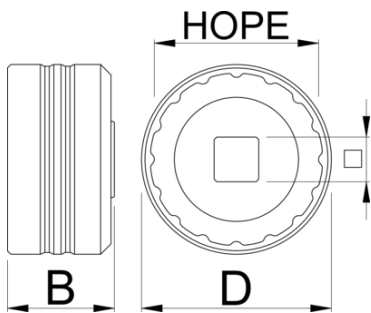

Bottom bracket socket HOPE

1671.HP

제품 특징

- 1/2" square drive makes it easy to use with torque wrenches, ratchets and fixed handles such as our Pro Socket Handle.

629359

D

55

B

31

1/2"

127

* Images of products are symbolic. All dimensions are in mm, and weight in grams. All listed dimensions may vary in tolerance.

사용법 (사진)