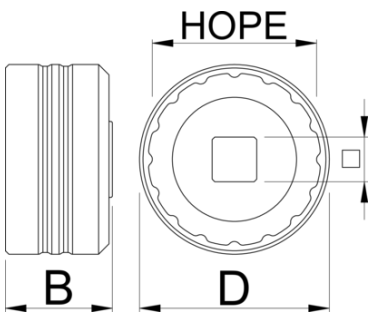

# Bottom bracket socket HOPE

1671.HP

## Product features

- 1/2" square drive makes it easy to use with torque wrenches, ratchets and fixed handles such as our Pro Socket Handle.

629359

D

55

B

31

1/2"

127

\* Images of products are symbolic. All dimensions are in mm, and weight in grams. All listed dimensions may vary in tolerance.