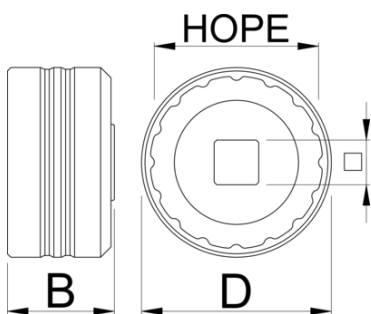

# Bottom bracket socket HOPE

1671.HP

## 产品属性

- 1/2" square drive makes it easy to use with torque wrenches, ratchets and fixed handles such as our Pro Socket Handle.

629359

D

55

B

31

1/2"

127

\* Images of products are symbolic. All dimensions are in mm, and weight in grams. All listed dimensions may vary in tolerance.

用途 (pictures)