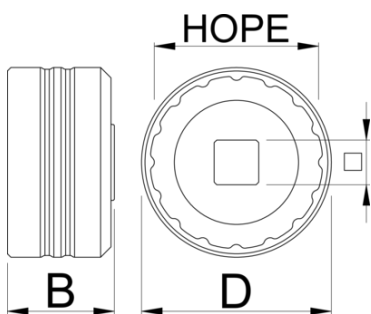

Bottom bracket socket HOPE

1671.HP

产品属性

- 1/2" square drive makes it easy to use with torque wrenches, ratchets and fixed handles such as our Pro Socket Handle.

629359

D

55

B

31

1/2"

127

* Images of products are symbolic. All dimensions are in mm, and weight is in grams. All listed dimensions may vary in tolerance.

用途 (pictures)