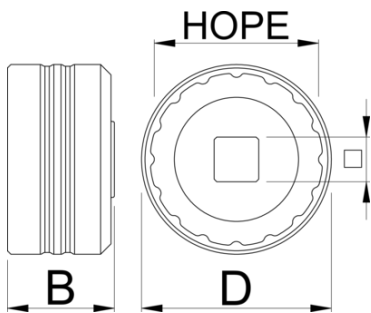

# Bottom bracket socket HOPE

1671.HP

## 产品属性

- 1/2" square drive makes it easy to use with torque wrenches, ratchets and fixed handles such as our Pro Socket Handle.

629359

D

55

B

31

1/2"

127

\* Images of products are symbolic. All dimensions are in mm, and weight in grams. All listed dimensions may vary in tolerance.

用途 (pictures)