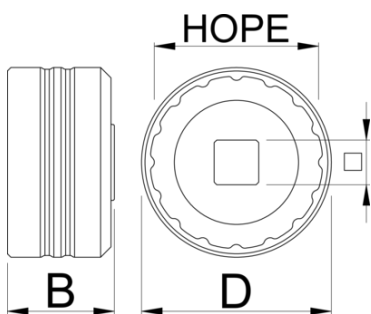

# Bottom bracket socket HOPE

1671.HP

NEW

## Product features

- 1/2" square drive makes it easy to use with torque wrenches, ratchets and fixed handles such as our Pro Socket Handle.

629359

D

55

B

31

1/2"

127

\* Images of products are symbolic. All dimensions are in mm, and weight in grams. All listed dimensions may vary in tolerance.