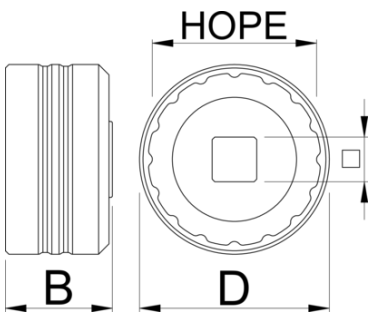

Bottom bracket socket HOPE

1671.HP

Product features

- 1/2" square drive makes it easy to use with torque wrenches, ratchets and fixed handles such as our Pro Socket Handle.

629359

D

55

B

31

1/2"

127

* Images of products are symbolic. All dimensions are in mm, and weight in grams. All listed dimensions may vary in tolerance.

Usage (pictures)