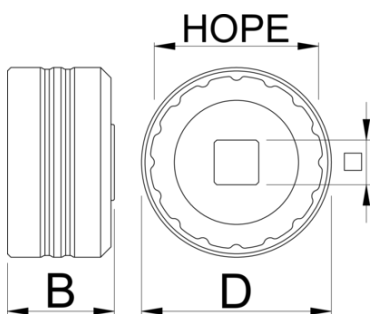

Bottom bracket socket HOPE

1671.HP

Product features

- 1/2" square drive makes it easy to use with torque wrenches, ratchets and fixed handles such as our Pro Socket Handle.

629359

D

55

B

31

1/2"

127

* Images of products are symbolic. All dimensions are in mm, and weight in grams. All listed dimensions may vary in tolerance.

Usage (pictures)