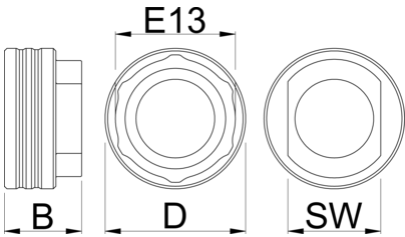

Bottom bracket socket E13

1671.E13

Product features

Another addition to our BB Socket line up, this time for E13.

- Doubles in function as E13 chainring/spider lockring and cassette lockring tool

629358

D

54.5

B

30

36

77

* Ürünlerin resimleri semboliktir. Bütün boyutlar mm ve ağırlık gram cinsindedir.

Usage (pictures)