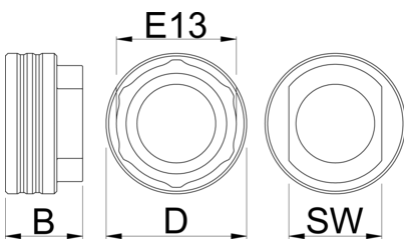

# Bottom bracket socket E13

1671.E13

## 제품 특징

Another addition to our BB Socket line up, this time for E13.

- Doubles in function as E13 chainring/spider lockring and cassette lockring tool

629358

D

54.5

B

30

36

77

\* Images of products are symbolic. All dimensions are in mm, and weight in grams. All listed dimensions may vary in tolerance.