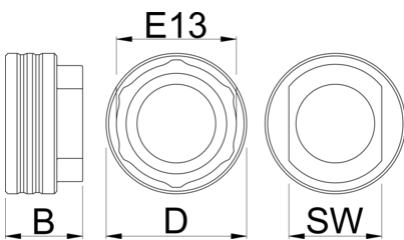

Bottom bracket socket E13

1671.E13

제품 특징

Another addition to our BB Socket line up, this time for E13.

- Doubles in function as E13 chainring/spider lockring and cassette lockring tool

629358

D

54.5

B

30

36

77

* Images of products are symbolic. All dimensions are in mm, and weight in grams. All listed dimensions may vary in tolerance.

사용법 (사진)