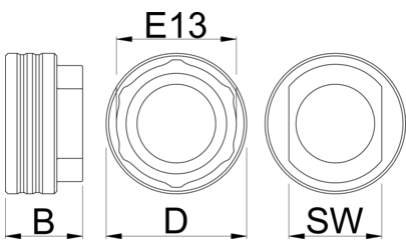

Bottom bracket socket E13

1671.E13

제품 특징

Another addition to our BB Socket line up, this time for E13.

- Doubles in function as E13 chainring/spider lockring and cassette lockring tool

629358

D

54.5

B

30

36

77

* Images of products are symbolic. All dimensions are in mm, and weight is in grams. All listed dimensions may vary in tolerance.

사용법 (사진)