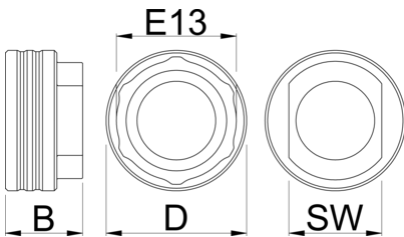

Bottom bracket socket E13

1671.E13

제품 특징

Another addition to our BB Socket line up, this time for E13.

- Doubles in function as E13 chainring/spider lockring and cassette lockring tool

629358

D

54.5

B

30

36

77

* Images of products are symbolic. All dimensions are in mm, and weight in grams. All listed dimensions may vary in tolerance.

사용법 (사진)