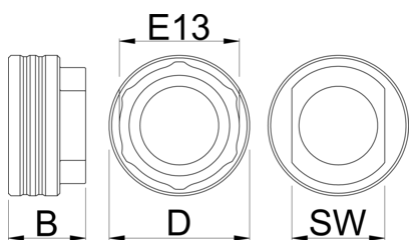

Bottom bracket socket E13

1671.E13

Description produit

Another addition to our BB Socket line up, this time for E13.

- Doubles in function as E13 chainring/spider lockring and cassette lockring tool

629358

D

54.5

B

30

36

77

Utilisation (pictures)