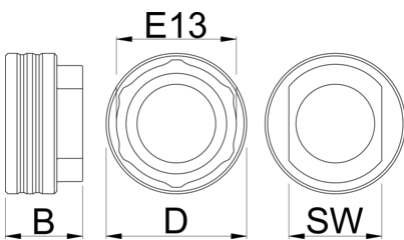

Bottom bracket socket E13

1671.E13

Description produit

Another addition to our BB Socket line up, this time for E13.

- Doubles in function as E13 chainring/spider lockring and cassette lockring tool

629358

D

54.5

B

30

36

77

Utilisation (pictures)