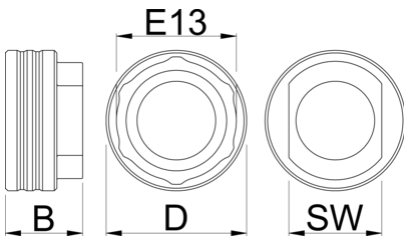

Bottom bracket socket E13

1671.E13

Product features

Another addition to our BB Socket line up, this time for E13.

- Doubles in function as E13 chainring/spider lockring and cassette lockring tool

629358

D

54.5

B

30

36

77

* Images of products are symbolic. All dimensions are in mm, and weight in grams. All listed dimensions may vary in tolerance.

Usage (pictures)