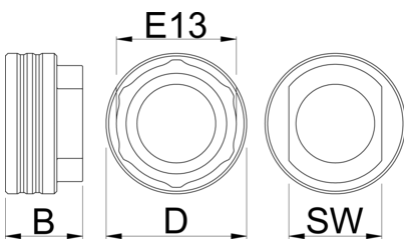

# Bottom bracket socket E13

1671.E13

## 产品属性

Another addition to our BB Socket line up, this time for E13.

- Doubles in function as E13 chainring/spider lockring and cassette lockring tool

629358

D

54.5

B

30

36

77

\* Images of products are symbolic. All dimensions are in mm, and weight in grams. All listed dimensions may vary in tolerance.

用途 (pictures)