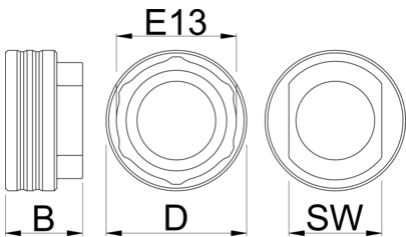

Bottom bracket socket E13

1671.E13

产品属性

Another addition to our BB Socket line up, this time for E13.

- Doubles in function as E13 chainring/spider lockring and cassette lockring tool

629358

D

54.5

B

30

36

77

* Images of products are symbolic. All dimensions are in mm, and weight is in grams. All listed dimensions may vary in tolerance.

用途 (pictures)