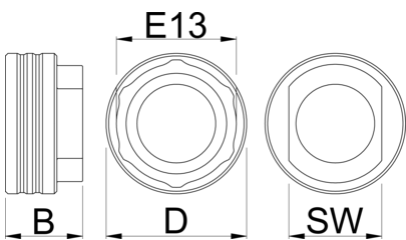

Bottom bracket socket E13

1671.E13

产品属性

Another addition to our BB Socket line up, this time for E13.

- Doubles in function as E13 chainring/spider lockring and cassette lockring tool

629358

D

54.5

B

30

36

77

* Images of products are symbolic. All dimensions are in mm, and weight in grams. All listed dimensions may vary in tolerance.

用途 (pictures)