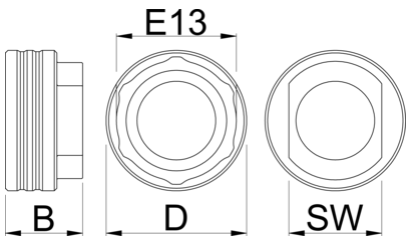

Bottom bracket socket E13

1671.E13

产品属性

Another addition to our BB Socket line up, this time for E13.

- Doubles in function as E13 chainring/spider lockring and cassette lockring tool

629358

D

54.5

B

30

36

77

* Images of products are symbolic. All dimensions are in mm, and weight in grams. All listed dimensions may vary in tolerance.

用途 (pictures)