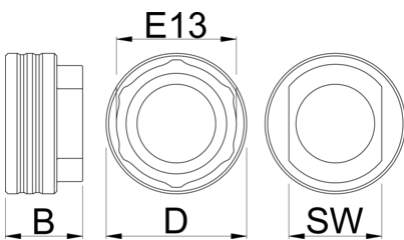

# Bottom bracket socket E13

1671.E13

## Product features

Another addition to our BB Socket line up, this time for E13.

- Doubles in function as E13 chainring/spider lockring and cassette lockring tool

629358

D

54.5

B

30

36

77

\* Images of products are symbolic. All dimensions are in mm, and weight in grams. All listed dimensions may vary in tolerance.

Usage (pictures)