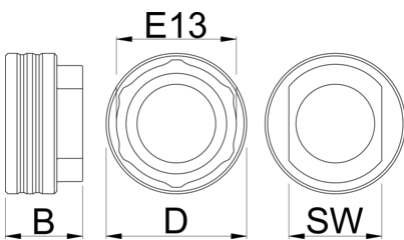

Bottom bracket socket E13

1671.E13

Product features

Another addition to our BB Socket line up, this time for E13.

- Doubles in function as E13 chainring/spider lockring and cassette lockring tool

629358

D

54.5

B

30

36

77

* Images of products are symbolic. All dimensions are in mm, and weight in grams. All listed dimensions may vary in tolerance.

Usage (pictures)