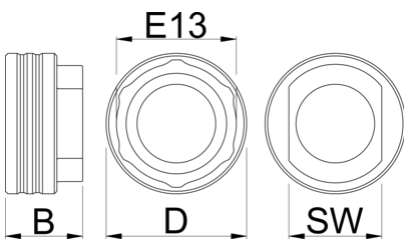

# Bottom bracket socket E13

1671.E13

## Product features

Another addition to our BB Socket line up, this time for E13.

- Doubles in function as E13 chainring/spider lockring and cassette lockring tool

629358

D

54.5

B

30

36

77

\* Images of products are symbolic. All dimensions are in mm, and weight is in grams. All listed dimensions may vary in tolerance.

Usage (pictures)