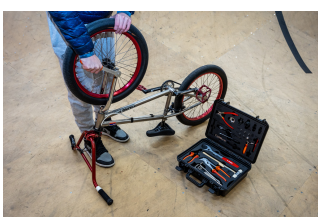

Όνομα προϊόντος	SKU	Art	Διαστάσεις	Ποσότητα
Κατσαβίδι σταυρού (PH) CR		615CR	PH 2x100	1
Κατσαβίδι εγκοπής CR		605CR	0.5 x 3.0x80	1
Κλειδί βιδών εμπρόσθιων δίσκων.		1668/2		1
Λαβή για καρυδάκι Pro		190.8/2BI-US	1/2"	1
Μαστίγιο κασέτας, πολυτάχυτο		1660/2DP-US		1
Εξωλκέας για εφταπλό shimanο		1670.5/4		1
Εξωλκέας ελεύθερου με 4 δόντια		1670.6/4		1
Αρθρωτό γαντζόκλειδο		255/2F	35 - 50	1
Εξωλκέας με 4 δόντια		1670.3/4		1
Εξωλκέας με 2 δόντια		1670.2/4		1
Pedal wrench		1613/2DP-US	15	1
Γερμανικό κλειδί		110/1	8 x 10	1
Waterpump box joint pliers		449/1PYTHON-US	240	1
Ματσόλα πολυουρεθάνης		820A	32	1
Δυναμόκλειδο		264	1/4"/2-24 Nm	1
Καρυδάκι για βίδες allen 1/4"		187/2HX	4, 5, 6	3
Καρυδάκι για βίδες TORX (TX) 1/4"		187/2TX	TX 20, TX 25	2
Καρυδάκι για βίδες ALLEN 1/2"		192/2HX	8	1
Αντάπτορας 1/4"		188.7/2	1/4" - 3/8"	1
Label Made for work		1843MFW-BIKE TOOLS		1

* Οι εικόνες των προϊόντων είναι συμβολικές. Όλες οι διαστάσεις είναι σε mm, το βάρος είναι σε γραμμάρια. Όλες οι αναφερόμενες διαστάσεις μπορεί να διαφέρουν σε ανοχές.

Χρήση (εικόνες)

Φωτογραφία (εικόνες)