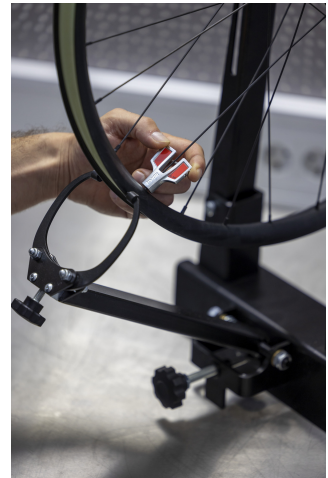

Spaaksleutel

1630/5

Product attributen

The large wings allow precise and comfortable use while the spoke nipple is held in all 4 flats for secure operation.

- Die cast zinc alloy
- Verzinkt
- Ergonomic design
- Holds spoke nipple on all 4 flats
- Size 3.30 designed to work with 3.30 and 3.23 size spoke nipples
- Color coded sizes

Gebruik (Afbeeldingen)

Foto (Afbeeldingen)