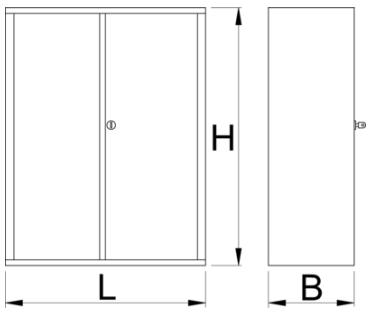

Tool cabinet

949.2-BLACK

配置文件

产品属性

- 材料:金属板材
- 锁紧装置
- lock with key included also foam keyring
- 7抽屉, 尺寸560 x 605 x 115
- 滚珠轴承滑轨抽屉
- 环保无铅镉涂层
- 949的一部分

628276

L

695

B

660

H

1023

83400

* Images of products are symbolic. All dimensions are in mm, and weight in grams. All listed dimensions may vary in tolerance.

用途 (pictures)