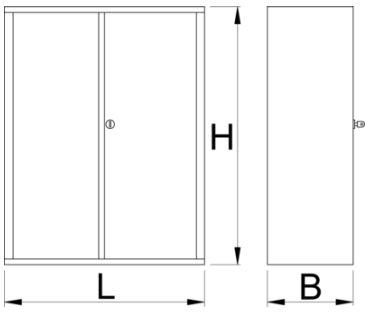

Tool cabinet

949.1-BLACK

프로파일

제품 특징

- material: premium PLUS sheet metal
- locking with keylock and folding key
- 폼 키링이 포함된 키가 있는 잠금 장치
- coated with eco colour of Qualicoat quality standard
- is part of 949

	L	B	H	
628275	695	660	1023	48800

* Images of products are symbolic. All dimensions are in mm, and weight in grams. All listed dimensions may vary in tolerance.

사용법 (사진)