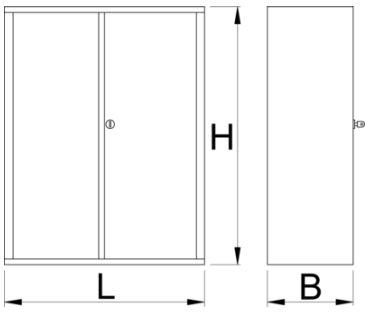

Tool cabinet

949.1-BLACK

프로파일

제품 특징

- material: premium PLUS sheet metal
- locking with keylock and folding key
- 폼 키링이 포함된 키가 있는 잠금 장치
- coated with eco colour of Qualicoat quality standard
- is part of 949

628275

L

695

B

660

H

1023

48800

* Images of products are symbolic. All dimensions are in mm, and weight in grams. All listed dimensions may vary in tolerance.

사용법 (사진)