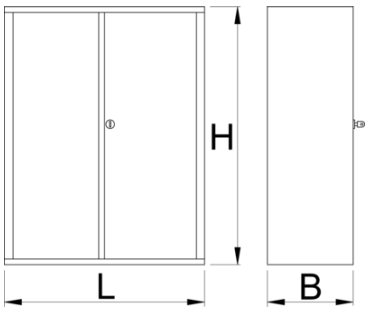

Tool cabinet

949.1-BLACK

프로파일

제품 특징

- material: premium PLUS sheet metal
- locking with keylock and folding key
- 폼 키링이 포함된 키가 있는 잠금 장치
- coated with eco colour of Qualicoat quality standard
- is part of 949

	L	B	H	
628275	695	660	1023	48800

* Images of products are symbolic. All dimensions are in mm, and weight is in grams. All listed dimensions may vary in tolerance.

사용법 (사진)