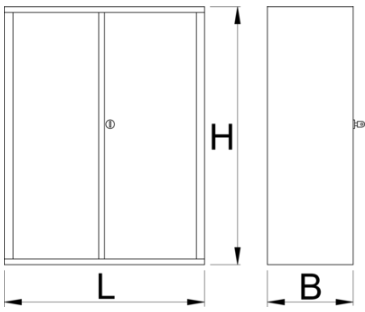

Tool cabinet

949.1-BLACK

Profiles

Product features

- material: premium PLUS sheet metal
- locking with keylock and folding key
- lock with key included also foam keyring
- coated with eco colour of Qualicoat quality standard
- is part of 949

628275

L

695

B

660

H

1023

48800

* Images of products are symbolic. All dimensions are in mm, and weight in grams. All listed dimensions may vary in tolerance.

Usage (pictures)