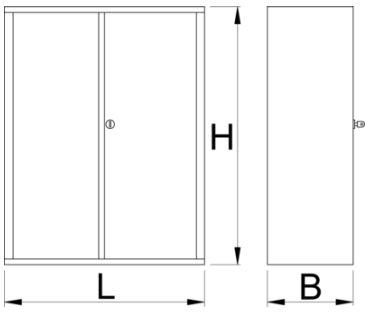

Tool cabinet

949.1-BLACK

Profiles

Product features

- material: premium PLUS sheet metal
- locking with keylock and folding key
- lock with key included also foam keyring
- coated with eco colour of Qualicoat quality standard
- is part of 949

	L	B	H	
628275	695	660	1023	48800

* Images of products are symbolic. All dimensions are in mm, and weight in grams. All listed dimensions may vary in tolerance.

Usage (pictures)