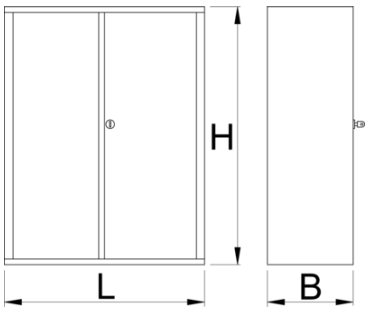

Tool cabinet

949.1-BLACK

配置文件

产品属性

- 材料:金属板材
- 锁紧装置
- lock with key included also foam keyring
- 环保无铅镉涂层
- 949的一部分

628275

L

695

B

660

H

1023

48800

* Images of products are symbolic. All dimensions are in mm, and weight is in grams. All listed dimensions may vary in tolerance.

用途 (pictures)