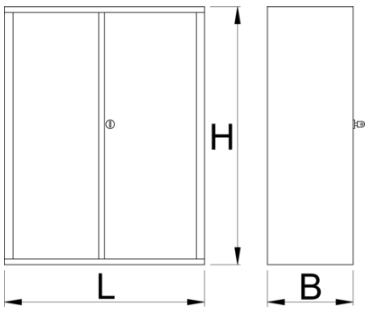

Tool cabinet

949.1-BLACK

配置文件

产品属性

- 材料:金属板材
- 锁紧装置
- lock with key included also foam keyring
- 环保无铅镉涂层
- 949的一部分

628275

L

695

B

660

H

1023

48800

* Images of products are symbolic. All dimensions are in mm, and weight in grams. All listed dimensions may vary in tolerance.

用途 (pictures)