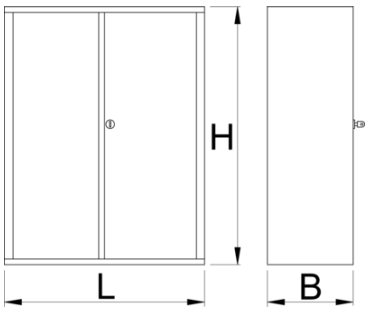

Tool cabinet

949.1-BLACK

Profiles

Product features

- material: premium PLUS sheet metal
- locking with keylock and folding key
- lock with key included also foam keyring
- coated with eco colour of Qualicoat quality standard
- is part of 949

	L	B	H	
628275	695	660	1023	48800

* Images of products are symbolic. All dimensions are in mm, and weight is in grams. All listed dimensions may vary in tolerance.

Usage (pictures)