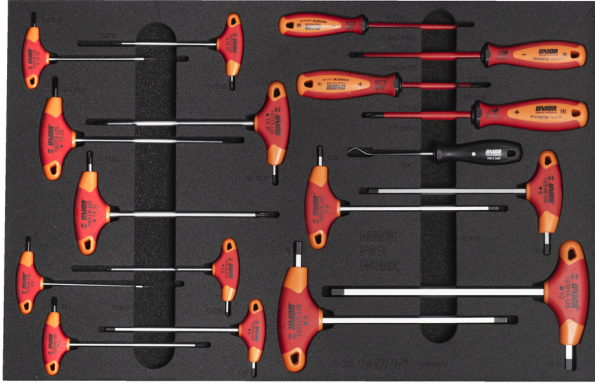

Bike tool set in tool tray

1600SOS19-US

Product features

- Each foam tray is available separately to match your needs.

Product name	SKU	Article	Dimensions	Quantity
Bike tool set in tool tray	629185	1600SOS19-US		19
T-handle TX wrench		193TX-US	TX 10, TX 15, TX 20, TX 25, TX 27, TX 30	6
T-handle hex wrench		193HX-US	2, 2,5, 3, 4, 5, 6, 8, 10	8
Yuvarlak çift eğri ağızlı tiğ		639C	165	1
izoleli süngülü elektrikçi tip tornavida, VDE TBI		603VDETBI	0.8 x 4.0x100, 1.0 x 5.5x125	2
izoleli süngülü yıldız (PH) tornavida, VDE TBI		613VDETBI	PH1x80, PH2x100	2

Product name	SKU	Article	Dimensions	Quantity
SOS tool tray for 1600SOS19		v11600SOS19	564x364x30	1

* Ürünlerin resimleri semboliktir. Bütün boyutlar mm ve ağırlık gram cinsindedir.

Usage (pictures)