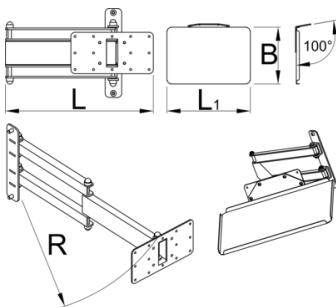

Laptop holder with foldable arm for 990

h.F990LAP

Profiles

Product features

- Foldable laptop holder mounts to the Unior work bench support and provides optimal placement for laptop. The setup will make work more comfortable and productive as the computer will be right where you need it. Tray is large enough to support laptops up to the size 15" and can rotate for 90 degrees left or right. Foldable arm is 500 mm long and allows to pull the laptop closer to you, or move it out of work area when not in use.

L

L1

B

R

625955

360.5

400

270

520

5800

* Ürünlerin resimleri semboliktir. Bütün boyutlar mm ve ağırlık gram cinsindedir.

Usage (pictures)