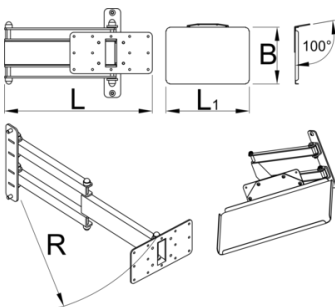

Laptop holder with foldable arm for 990

h.F990LAP

Profiles

Product features

- Foldable laptop holder mounts to the Unior work bench support and provides optimal placement for laptop. The setup will make work more comfortable and productive as the computer will be right where you need it. Tray is large enough to support laptops up to the size 15" and can rotate for 90 degrees left or right. Foldable arm is 500 mm long and allows to pull the laptop closer to you, or move it out of work area when not in use.

L

L1

B

R

625955

360.5

400

270

520

5800

* Ürünlerin resimleri semboliktir. Bütün boyutlar mm ve ağırlık gram cinsindedir.

Usage (pictures)