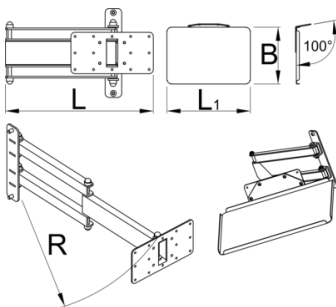

Laptop holder with foldable arm for 990

h.F990LAP

配置文件

产品属性

- Foldable laptop holder mounts to the Unior work bench support and provides optimal placement for laptop. The setup will make work more comfortable and productive as the computer will be right where you need it. Tray is large enough to support laptops up to the size 15" and can rotate for 90 degrees left or right. Foldable arm is 500 mm long and allows to pull the laptop closer to you, or move it out of work area when not in use.

L

L1

B

R

625955

360.5

400

270

520

5800

* Images of products are symbolic. All dimensions are in mm, and weight in grams. All listed dimensions may vary in tolerance.

用途 (pictures)