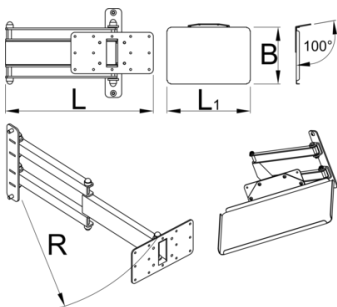

Laptop holder with foldable arm for 990

h.F990LAP

配置文件

产品属性

- Foldable laptop holder mounts to the Unior work bench support and provides optimal placement for laptop. The setup will make work more comfortable and productive as the computer will be right where you need it. Tray is large enough to support laptops up to the size 15" and can rotate for 90 degrees left or right. Foldable arm is 500 mm long and allows to pull the laptop closer to you, or move it out of work area when not in use.

L

L1

B

R

625955

360.5

400

270

520

5800

* Images of products are symbolic. All dimensions are in mm, and weight in grams. All listed dimensions may vary in tolerance.

用途 (pictures)