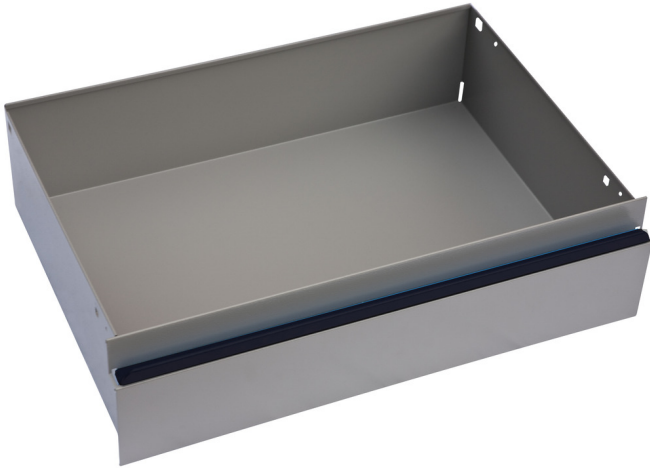

# Drawer with black drawer latch

D19BLOCK

	L	B	H	
626324	585	413	75	2100
626325	585	413	155	3923
626326	585	413	234	5700

Retail packaging

626324

626325

626326