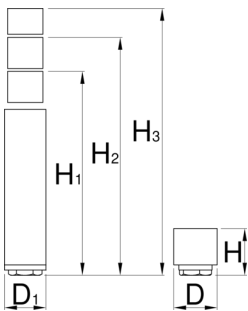

# Set for high adjustment of support 990LB

990LBH

## Profiles

---

H

H1

H2

H3

626254

955

800

955

800

827

\* Images of products are symbolic. All dimensions are in mm, and weight in grams. All listed dimensions may vary in tolerance.