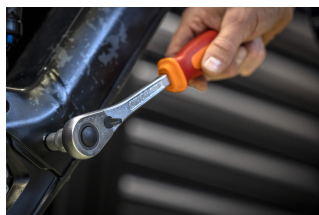

Gebruik (Afbeeldingen)