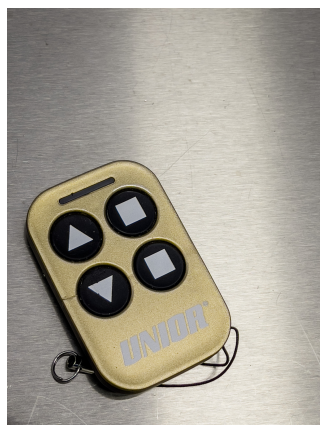

- Remote Control Set 1693EL.20 includes the remote and small circuit board that is super easy to install; installation will only take couple of minutes and doesn't require any pairing or additional setting when installed. Coded remote signal will prevent interfering with other remotely controlled repair stands in the same room.
- Remote Control Set 1693EL.20 is compatible with Unior's Electric Repair Stand 1693EL version 2.0, delivered from April 2021 and onwards.

626223

55

* Οι εικόνες των προϊόντων είναι συμβολικές. Όλες οι διαστάσεις είναι σε mm, το βάρος είναι σε γραμμάρια. Όλες οι αναφερόμενες διαστάσεις μπορεί να διαφέρουν σε ανοχές.

Χρήση (εικόνες)

Σχετικά προϊόντα