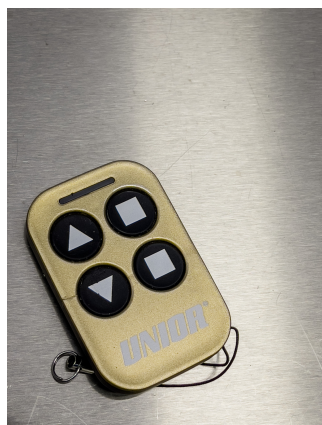

- Remote Control Set 1693EL.20 includes the remote and small circuit board that is super easy to install; installation will only take couple of minutes and doesn't require any pairing or additional setting when installed. Coded remote signal will prevent interfering with other remotely controlled repair stands in the same room.
- Remote Control Set 1693EL.20 is compatible with Unior's Electric Repair Stand 1693EL version 2.0, delivered from April 2021 and onwards.

626223

55

* Imazhet e produkteve janë simbolike. Të gjitha dimensionet janë në mm, pesha në gram. Të gjitha dimensionet e listuara mund të ndryshojnë në tolerancë.

Usage (pictures)

Related products

Mbajtëse elektrike për riparimin e bicikletave