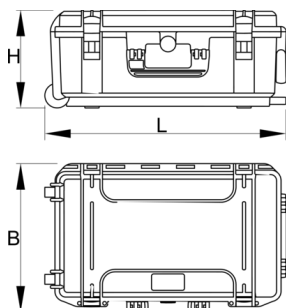

Master kit tool case

970MASTERKIT

Χαρακτηριστικά προϊόντος

- The toolbox is designed especially for bike tools; it's made of heavy duty plastic and is waterproof and dustproof.
- Flaps in the lid can be closed tightly with the Velcro straps; when closed, they also secure the tools in place. Open flaps and inner part of the lid are equipped with 44 individual pockets to carry your tools. The biggest pockets can take our T-handle hexes up to size 10, and a special small pockets can securely hold L-shaped hex down to size 1.5 or similar small tools, so nothing ever gets lost.
- Two side tool trays with cut out SOS foam, dimensions 280 mm × 250 mm, will keep your tools in place. When not in use the trays are stored in the case, when working the trays can be fixed on the side of the case, enabling you to have all of the tools always at hand and more space on the table for other items. Side trays are built with metal chassis for stability and strength.
- Additional SOS foam tray for tools storage (dimensions 385 mm × 280 mm) at the bottom of the case.
- Additional space for spare parts and/or lubes.

Barcode	L	B	H	L"	B"	H"	Weight
629068	585	361	238	23,03	14,21	9,37	9400

* Οι εικόνες των προϊόντων είναι συμβολικές. Όλες οι διαστάσεις είναι σε mm, το βάρος είναι σε γραμμάρια. Όλες οι αναφερόμενες διαστάσεις μπορεί να διαφέρουν σε ανοχές.