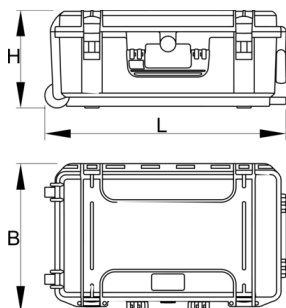

Master kit tool case

970MASTERKIT

Χαρακτηριστικά προϊόντος

- The toolbox is designed especially for bike tools; it's made of heavy duty plastic and is waterproof and dustproof.
- Flaps in the lid can be closed tightly with the Velcro straps; when closed, they also secure the tools in place. Open flaps and inner part of the lid are equipped with 44 individual pockets to carry your tools. The biggest pockets can take our T-handle hexes up to size 10, and a special small pockets can securely hold L-shaped hex down to size 1.5 or similar small tools, so nothing ever gets lost.
- Two side tool trays with cut out SOS foam, dimensions 280 mm × 250 mm, will keep your tools in place. When not in use the trays are stored in the case, when working the trays can be fixed on the side of the case, enabling you to have all of the tools always at hand and more space on the table for other items. Side trays are built with metal chassis for stability and strength.
- Additional SOS foam tray for tools storage (dimensions 385 mm × 280 mm) at the bottom of the case.
- Πρόσθετος χώρος για ανταλλακτικά ή/και λιπαντικά.

Barcode	L	B	H	L"	B"	H"	Weight
629068	585	361	238	23,03	14,21	9,37	9400

* Οι εικόνες των προϊόντων είναι συμβολικές. Όλες οι διαστάσεις είναι σε mm, το βάρος είναι σε γραμμάρια. Όλες οι αναφερόμενες διαστάσεις μπορεί να διαφέρουν σε ανοχές.