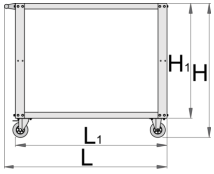

Gereedschapswagen

940T-BLACK

Product attributen

- Ergonomic, lightweight and easily moved service trolley
- This industrial-quality service trolley is ideal for use in garages, engineering workshops and warehouses.
- It allows the user to easily transport tools and components around the working area, and keep them easily at hand while working on a task.
- This trolley encourages and organized, pre-planned approach to tasks, and improves efficiency, productivity and comfort.
- The water-resistant top shelf allows easy access to tools and parts at a comfortable working height, while the lower shelf provides additional storage.
- The shelves are engineered for a maximum load of 100kg each, and are protected with an impact-resistant, anti-slip mat.
- Made in Europe to the highest standards, and backed by Unior's lifetime warranty.

Includes:

- 4 casters - 2 fixed and 2 swivelling. One easily-braked caster.
- Two water-resistant shelves, upper complete with impact-absorbing, anti-slip mat

Specifications:

- Total capacity 200kg. Maximum 100kg per shelf.
- Assembled dimensions: 1072 x 600 x 887mm
- Packaged dimensions: 1020 x 635 x 190mm

	L	B	H	L1	H1	
628211	1072	600	887	1000	760	33500

* Afbeeldingen van producten zijn symbolisch. Alle afmetingen zijn in mm en gewicht in gram. Alle vermelde afmetingen kunnen variëren in tolerantie.

Onderdelen