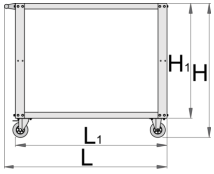

## Product attributen

- Ergonomic, lightweight and easily moved service trolley
- This industrial-quality service trolley is ideal for use in garages, engineering workshops and warehouses.
- It allows the user to easily transport tools and components around the working area, and keep them easily at hand while working on a task.
- This trolley encourages and organized, pre-planned approach to tasks, and improves efficiency, productivity and comfort.
- The water-resistant top shelf allows easy access to tools and parts at a comfortable working height, while the lower shelf provides additional storage.
- The shelves are engineered for a maximum load of 100kg each, and are protected with an impact-resistant, anti-slip mat.
- Made in Europe to the highest standards, and backed by Unior's lifetime warranty.

## Specifications:

- Total capacity 200kg. Maximum 100kg per shelf.
- Assembled dimensions: 1072 x 600 x 887mm
- Packaged dimensions: 1020 x 635 x 190mm

	L	B	H	L1	H1	
628211	1072	600	887	1000	760	33500

\* Afbeeldingen van producten zijn symbolisch. Alle afmetingen zijn in mm, en het gewicht in grammen. Alle vermelde afmetingen kunnen variëren in tolerantie.