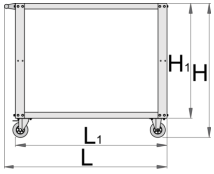

Gereedschapswagen

940T-BLACK

Product attributen

- Ergonomic, lightweight and easily moved service trolley
- This industrial-quality service trolley is ideal for use in garages, engineering workshops and warehouses.
- It allows the user to easily transport tools and components around the working area, and keep them easily at hand while working on a task.
- This trolley encourages and organized, pre-planned approach to tasks, and improves efficiency, productivity and comfort.
- The water-resistant top shelf allows easy access to tools and parts at a comfortable working height, while the lower shelf provides additional storage.
- The shelves are engineered for a maximum load of 100kg each, and are protected with an impact-resistant, anti-slip mat.
- Made in Europe to the highest standards, and backed by Unior's lifetime warranty.

Includes:

- 4 casters - 2 fixed and 2 swivelling. One easily-braked caster.
- Two water-resistant shelves, upper complete with impact-absorbing, anti-slip mat

Specifications:

- Total capacity 200kg. Maximum 100kg per shelf.
- Assembled dimensions: 1072 x 600 x 887mm
- Packaged dimensions: 1020 x 635 x 190mm

| | | | | | | |
|--|------|-----|-----|------|-----|---|
|  | L | B | H | L1 | H1 |  |
| 628211 | 1072 | 600 | 887 | 1000 | 760 | 33500 |

* Afbeeldingen van producten zijn symbolisch. Alle afmetingen zijn in mm, en het gewicht in grammen. Alle vermelde afmetingen kunnen variëren in tolerantie.