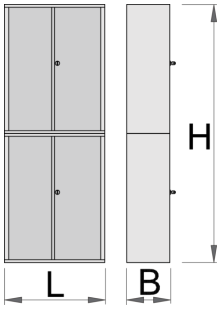

툴 캐비닛

949-BLACK

프로파일

제품 특징

- material: premium PLUS sheet metal

- locking with keylock and folding key
- 폼 키링이 포함된 키가 있는 잠금 장치
- drawers with ball-bearing slides
- coated with eco colour of Qualicoat quality standard

	L	B	H	
628214	695	660	2030	143000

* Images of products are symbolic. All dimensions are in mm, and weight in grams. All listed dimensions may vary in tolerance.