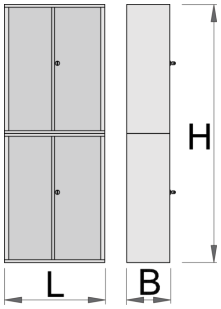

툴 캐비닛

949-BLACK

프로파일

제품 특징

- material: premium PLUS sheet metal

- locking with keylock and folding key
- 폼 키링이 포함된 키가 있는 잠금 장치
- drawers with ball-bearing slides
- coated with eco colour of Qualicoat quality standard

	L	B	H	
628214	695	660	2030	143000

* Images of products are symbolic. All dimensions are in mm, and weight is in grams. All listed dimensions may vary in tolerance.