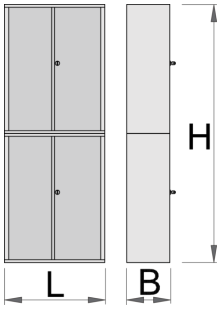

# 工具柜

949-BLACK

配置文件

---

产品属性

- 材料:金属板材

- 锁紧装置
- lock with key included also foam keyring
- 滚珠轴承滑轨抽屉
- 环保无铅镉涂层

	L	B	H	
628214	695	660	2030	143000

\* Images of products are symbolic. All dimensions are in mm, and weight in grams. All listed dimensions may vary in tolerance.