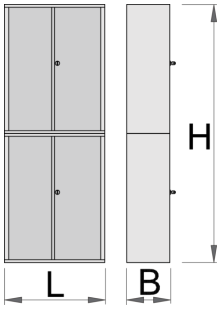

工具柜

949-BLACK

配置文件

产品属性

- 材料:金属板材

- 锁紧装置
- lock with key included also foam keyring
- 滚珠轴承滑轨抽屉
- 环保无铅镉涂层

	L	B	H	
628214	695	660	2030	143000

* Images of products are symbolic. All dimensions are in mm, and weight in grams. All listed dimensions may vary in tolerance.