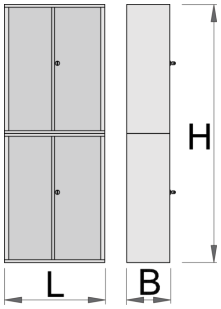

工具柜

949-BLACK

配置文件

产品属性

- 材料:金属板材

- 锁紧装置
- lock with key included also foam keyring
- 滚珠轴承滑轨抽屉
- 环保无铅镉涂层

	L	B	H	
628214	695	660	2030	143000

* Images of products are symbolic. All dimensions are in mm, and weight is in grams. All listed dimensions may vary in tolerance.