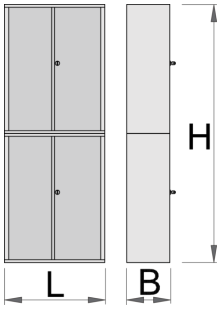

# 工具柜

949-BLACK

配置文件

---

产品属性

- 材料:金属板材

- 锁紧装置
- lock with key included also foam keyring
- 滚珠轴承滑轨抽屉
- 环保无铅镉涂层

|  |     |     |      |   |
|--|-----|-----|------|---|
|  | L   | B   | H    |  |
| 628214   | 695 | 660 | 2030 | 143000  |

\* Images of products are symbolic. All dimensions are in mm, and weight in grams. All listed dimensions may vary in tolerance.