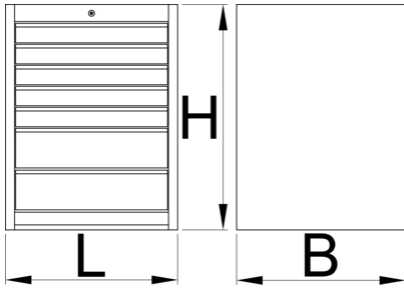

Tool chest wide - 7 drawers

990WD7-BLACK

Profiles

Product features

- material: premium PLUS sheet metal
- central locking system with a lock and folding key
- lock with key included also foam keyring
- full extension drawers with top quality ball-bearing slides
- the synthetic covering protects drawers and tools from damage
- coated with eco colour of QualiCoat quality standard
- 7 drawers (5 x L 564 x W 570 x H 70mm, 2x L 564 x W 605 x H 150mm)

- basic dimensions L 663 x W 650 x H 870 mm
- total volume of drawers: 214 litres
- possible use of SOS tool tray system in drawers
- maximum capacity of each drawer: 50kg

	L	B	H	
628585	663	650	870	71500

* Images of products are symbolic. All dimensions are in mm, and weight in grams. All listed dimensions may vary in tolerance.

Spare parts

Lock with keys

Related products

Wide drawer cabinet - 6 drawers

Wide drawer cabinet - 8 drawers