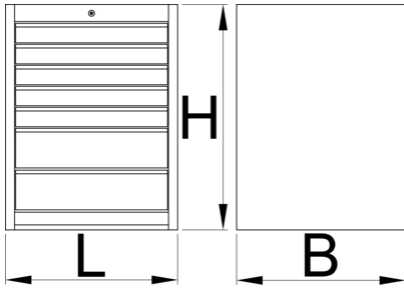

## Product features

- material: premium PLUS sheet metal
- central locking system with a lock and folding key
- lock with key included also foam keyring
- full extension drawers with top quality ball-bearing slides
- the synthetic covering protects drawers and tools from damage
- coated with eco colour of QualiCoat quality standard
- 7 drawers (5 x L 564 x W 570 x H 70mm, 2x L 564 x W 605 x H 150mm)

- basic dimensions L 663 x W 650 x H 870 mm
- total volume of drawers: 214 litres
- possible use of SOS tool tray system in drawers
- maximum capacity of each drawer: 50kg

	<b>L</b>	<b>B</b>	<b>H</b>	
628585	663	650	870	71500

\* Images of products are symbolic. All dimensions are in mm, and weight in grams. All listed dimensions may vary in tolerance.